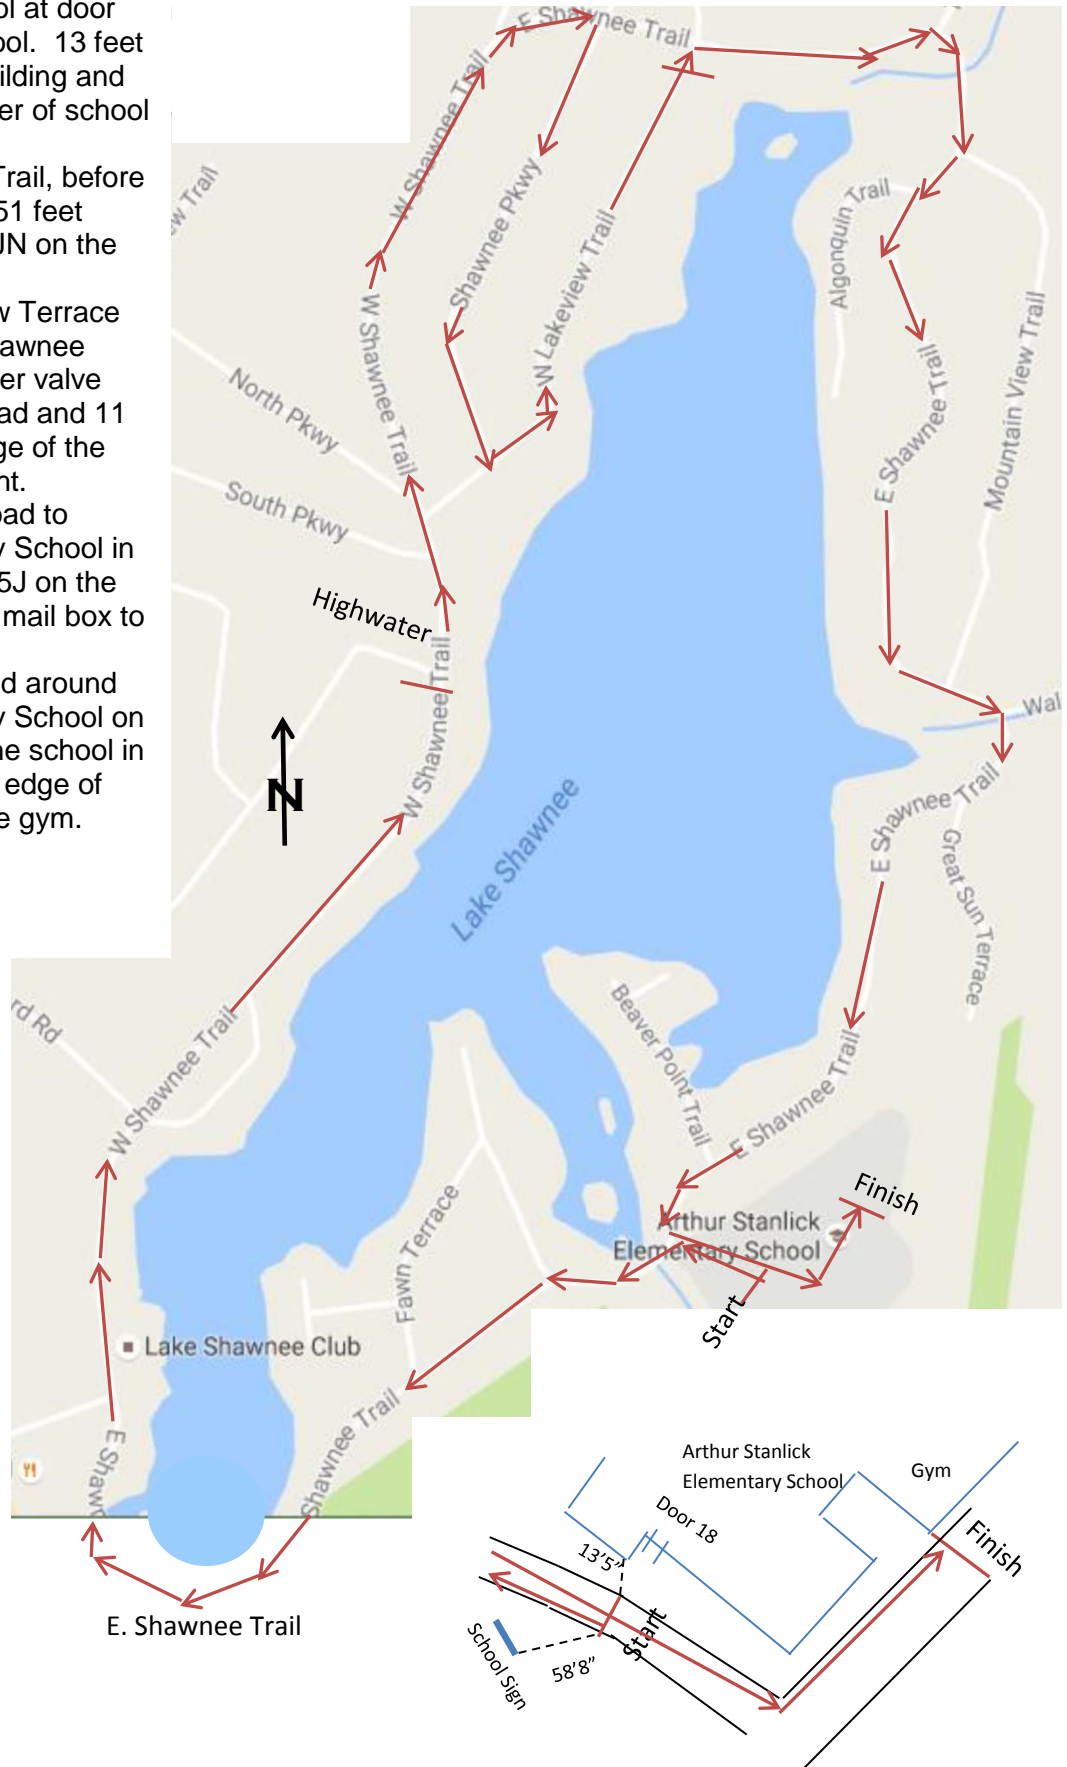

Jefferson Jingle 5K
Wharton, NJ

NJ16543JHP

Effective 9/15/2016 to 12/31/2026

Start: On the entrance road to Arthur Stanlick Elementary School at door #18 in the front of the school. 13 feet 5 inches from corner of building and 58 feet 8 inches from corner of school sign. See start detail.

Mile 1: On W. Shawnee Trail, before Highwater on the left and 51 feet before utility pole BT2466JN on the right.

Mile 2: On West Lakeview Terrace just before turn onto E. Shawnee Trail, 2 feet before the water valve cap in the middle of the road and 11 feet before the leading edge of the driveway to #44 on the right.

Mile 3: On the entrance road to Arthur Stanlick Elementary School in line with utility pole NJ2005J on the right and 6 feet before the mail box to #121 on the left.

Finish: On the access road around Arthur Stanlick Elementary School on the southeastern side of the school in line with the southwestern edge of the building addition for the gym.