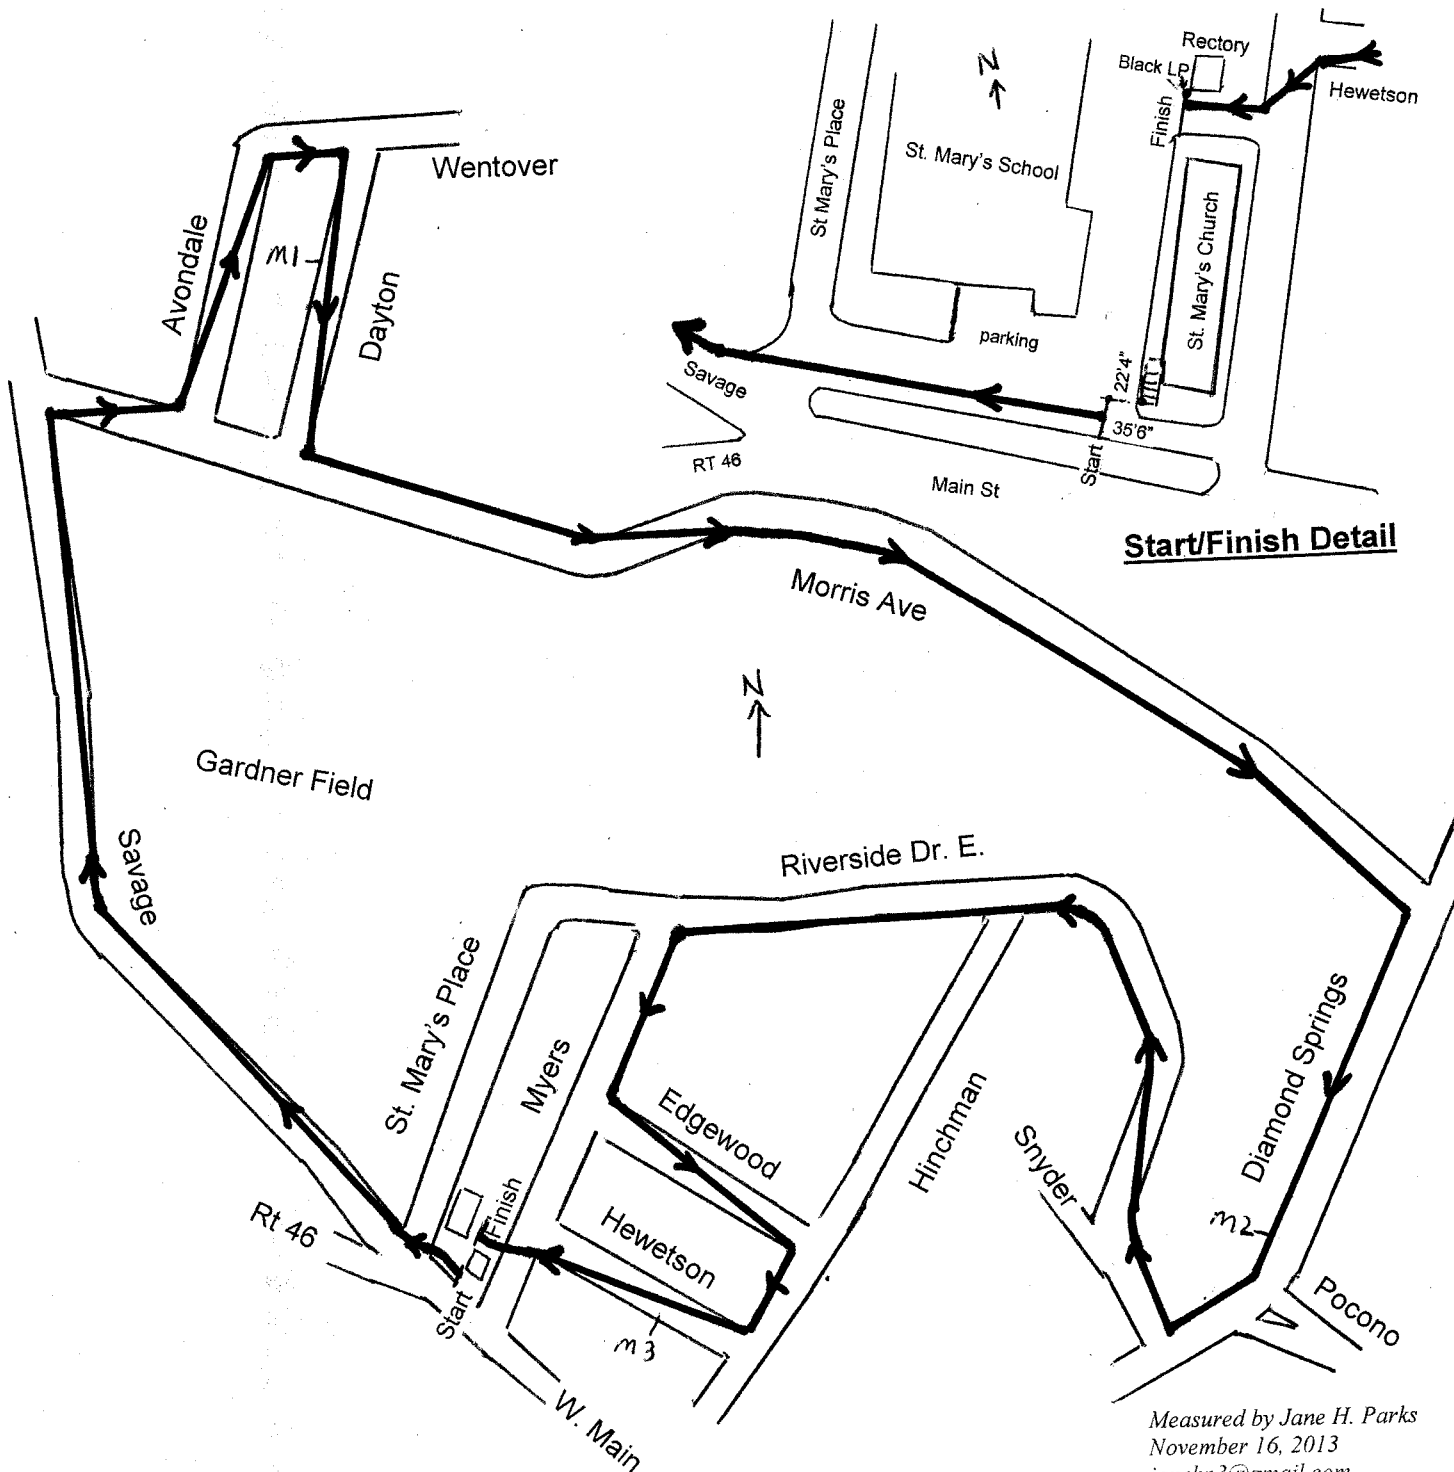

St Mary's 5K  
Denville, NJ 07834

NJ13575JHP

Effective 11/21/2013 to 12/31/2023

ALL DIRECTIONS ARE GIVEN RELATIVE TO THE RUNNING DIRECTION.

**Start:** In St. Mary's Church and School parking lot, 22 feet 4 inches west of the southernmost metal post for the stairway to the Church and 35 feet 6 inches north of the parking lot curb at Route 46.

**Mile 1:** On Dayton after #21 on the right and 51 feet before utility pole NJ1095DN on the right.

**Mile 2:** On Diamond Springs before Pocono Rd., 9 feet 8 inches after unmarked (100s) utility pole on the left that is just after (south of) #122 St. Francis Retreat on the left.

**Mile 3:** On Hewetson, 9 feet 5 inches after utility pole BT464DE on the right.

**Finish:** On St. Mary's entrance drive at black lamp post at the back stairs to St. Mary's Rectory.

Measured by Jane H. Parks  
November 16, 2013  
janehp3@gmail.com